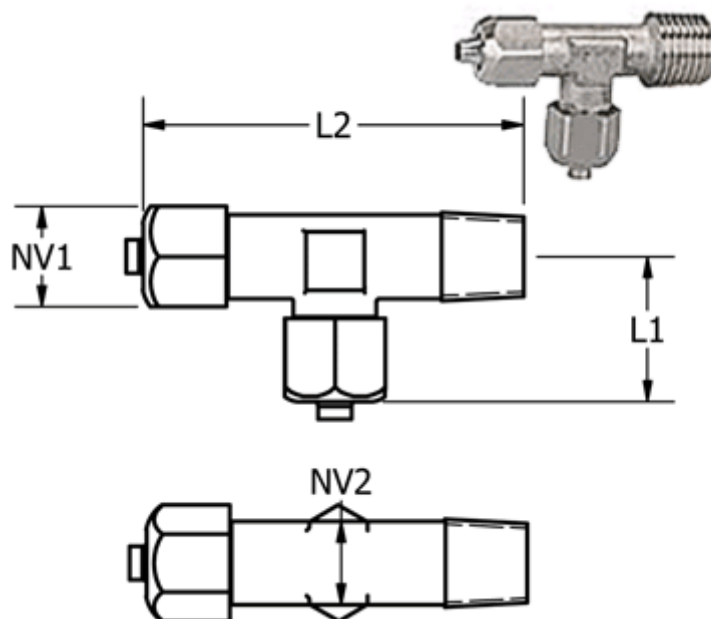

Article number: 586151186ESH

Description: Stainless steel Push-on fitting 15.118-6,  $\text{Ø}6/4\text{-}\text{Ø}6/4\text{-R } 1/8\text{'}$   
Tee conical thread

## Measures

L1 = 23  
L2 = 40  
NV1 = 12  
NV2 = 10